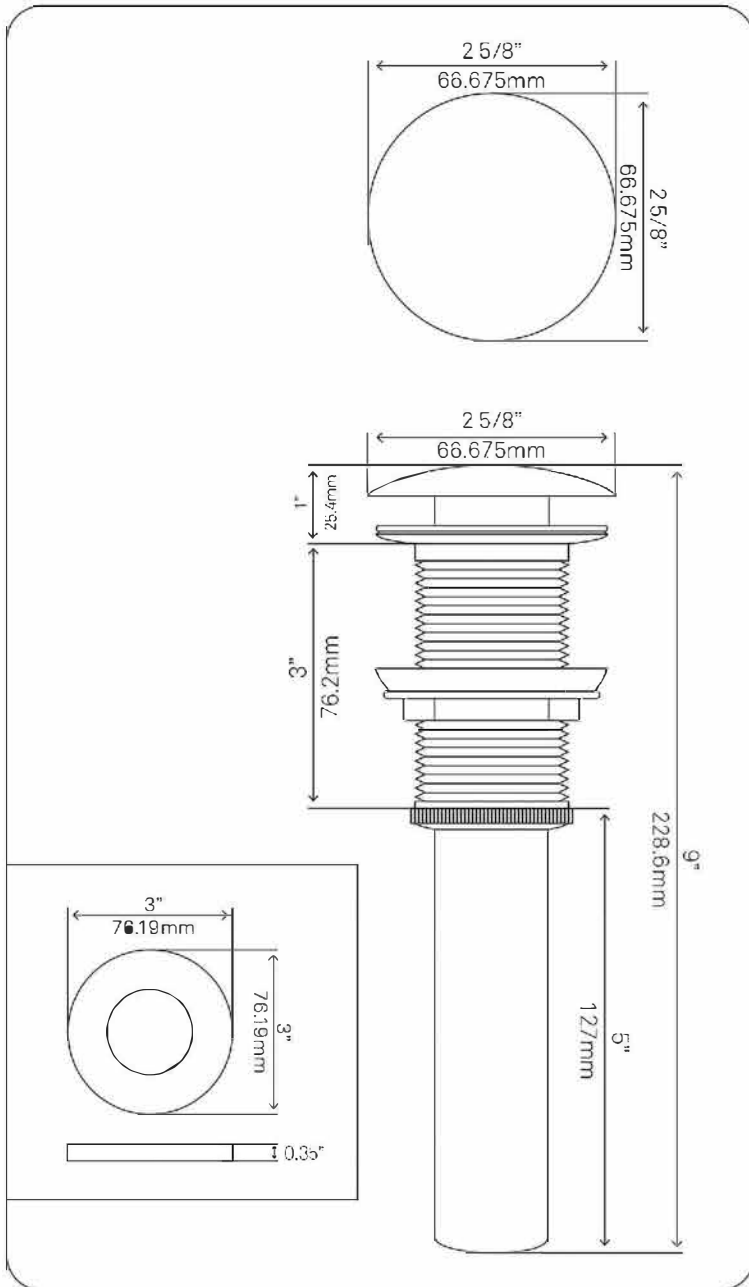

NOTES

Novatto reserves the right (1) to make changes in specifications and materials, and (2) to change or discontinue models, both without notice or obligation. Dimensions are for reference only, see www.Novatto.com for finish options and product availability.

Novatto Inc
TOLL FREE 844.404.4242
www.Novatto.com