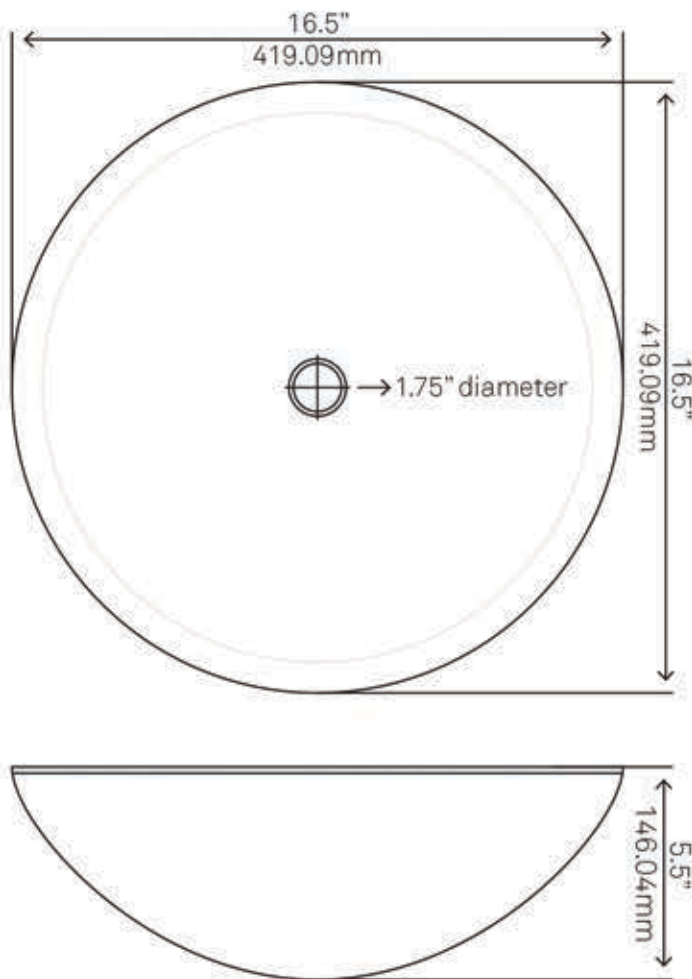

NOHP-G023 GODERE Painted Glass Vessel Bath Sink

Requested By: _____

Specific Features: _____

STANDARD SPECIFICATIONS:

- Thick tempered glass vessel sink
- High tempered glass
- Stain & scratch resistant; polished inside
- Textured painted outside
- Above counter installation
- Standard U.S. plumbing connection
- 1.75-inch drain opening
- Novatto faucet & drain sold separately

Novatto Inc
TOLL FREE 844.404.4242
www.Novatto.com

PUD-BN-MR Vessel Sink Pop-Up Drain and Mounting Ring, Brushed Nickel

Requested By: _____

Specific Features: _____

STANDARD SPECIFICATIONS:

- Clicker pop-up vessel sink drain and mounting ring
- Brushed Nickel finish
- Solid brass construction
- Includes rubber seals and fastener for installation
- 9-inches total pop-up length
- Fits any standard 1.75-inch drain opening
- cUPC